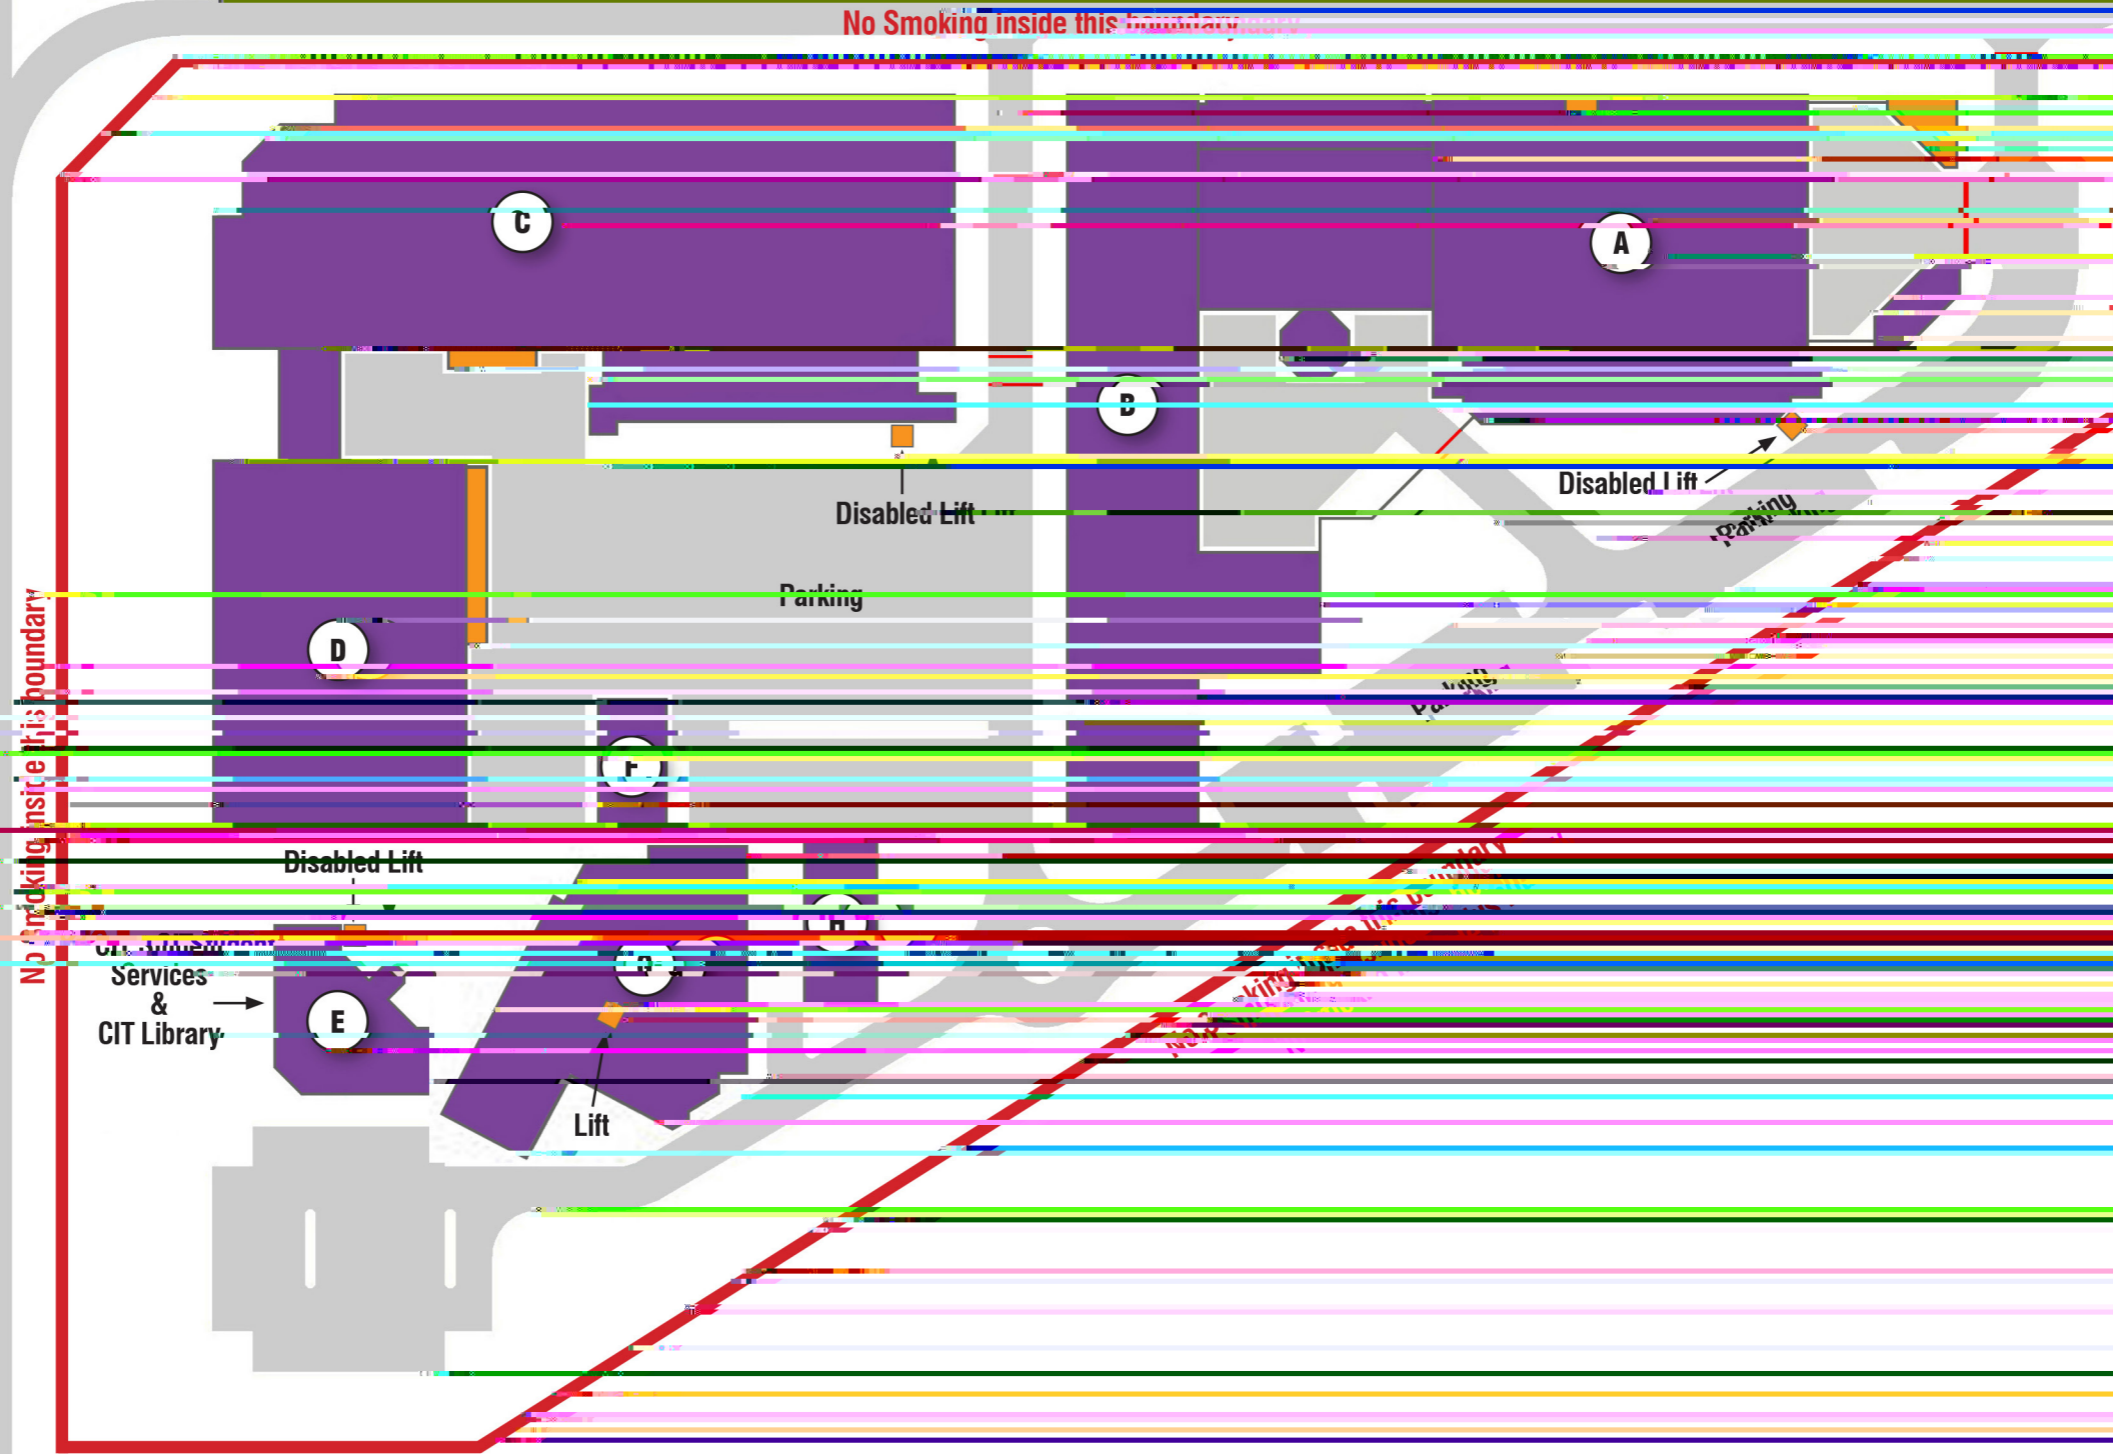

NO SMOKING INSIDE THE RED BOUNDARY

81 MILDURA STREET

CANBERRA AVENUE

CIT FYSHWICK
81 Mildura Street, Fyshwick